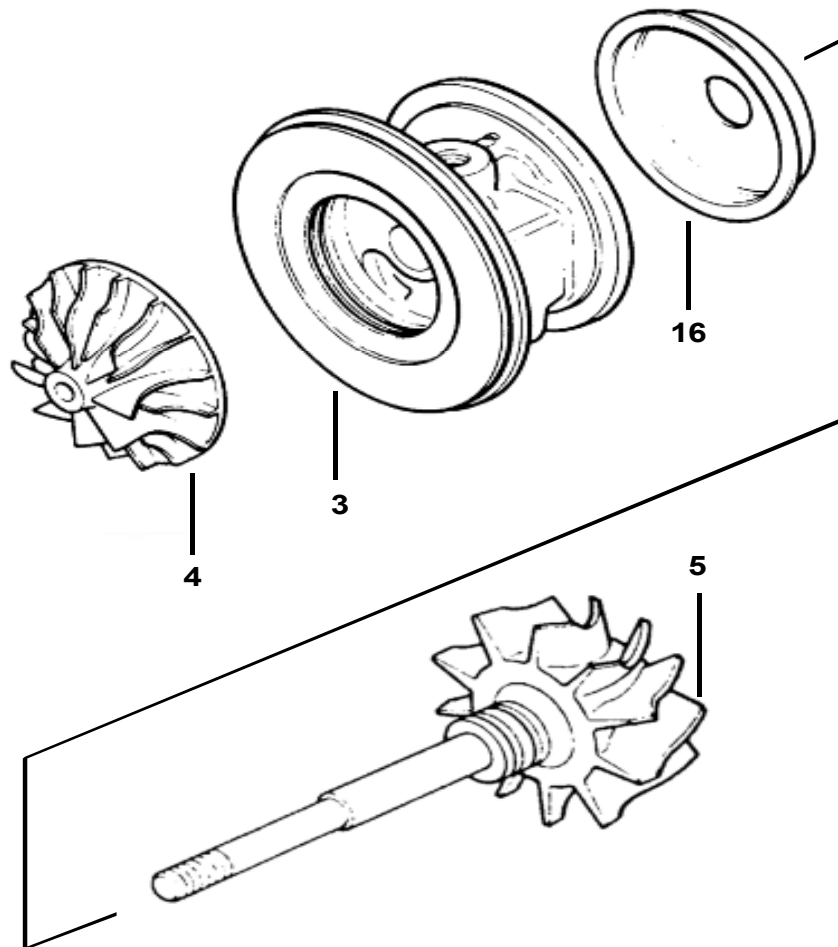

(MHI Type) TD04 / TE04H

Component Parts Common and Kit contents

Key	Part Description	MELETT Part Number	Qty Per Turbo	Repair Kit 1401404750	Repair Kit 1401404751	Repair Kit 1401404752	Repair Kit Major 1401404753	Repair Kit Major 1401404754
3	Bearing Hsg Assembly	See cpnc	1					
6	Bearing (Std)	1401404100	2	2	2	2	2	2
6	Bearing (+0.010"OD/Std ID)	1401404124	2					
7	Snap Ring	1401404140	2	2	2	2	2	2
8	Thrust Ring	1401404240	1				1	1
9	Thrust Bearing	1401404320	1	1	1	1	1	1
10	"O" Ring (Insert)	1401404150	1	1	1	1	1	1
11	"O" Ring (B/Hsg-C/Hsg)	1401404155	1	1	1	1	1	1
12	Flinger (Flat/Bk Comp Wheel)	1401404200	1				1	
12	Flinger (Sup/Bk Comp Wheel)	1401635200	1					1
13	Oil Deflector	N/A	1					
14	Piston Ring (Comp)	1401404170	1	1	1	1	1	1
15	Insert (Flat/bk Comp Wheel)	1401404300	1				1	
15	Insert (Sup/bk Comp Wheel)	1401635300	1					1
16	Snap Ring (Insert Retainer)	1401404145	1					
17	Shaft Nut (right hand thread)	1401404350	1	1		1	1	1
17	Shaft Nut (left hand thread)	1401404351	1		1	1	1	1
18	Heat Shield	See cpnc	1					
19	Piston Ring (Turb)	1401404160	1	1	1	1	1	1
19	Piston Ring (O/S 0.010"Turb)	1401404180	1					
19	Piston Ring (+0.010 wide.Turb)	1401404181	1					
20	Snap Ring (C/Hsg-B/Hsg)	N/A	1					
	Gasket Oil Outlet	1900000037	1				1	1

MELETT 2002. ALL MANUFACTURERS NAMES, NUMBERS, SYMBOLS AND DESCRIPTIONS USED HERE IN ARE FOR REFERENCE PURPOSES ONLY AND DO NOT IMPLY THAT ANY PART LISTED IS THE PRODUCT OF THESE MANUFACTURERS.

(MHI Type) TD04

Component Parts Not Common

MELETT 2002. ALL MANUFACTURERS NAMES, NUMBERS, SYMBOLS AND DESCRIPTIONS USED HERE IN ARE FOR REFERENCE PURPOSES ONLY AND DO NOT IMPLY THAT ANY PART LISTED IS THE PRODUCT OF THESE MANUFACTURERS.