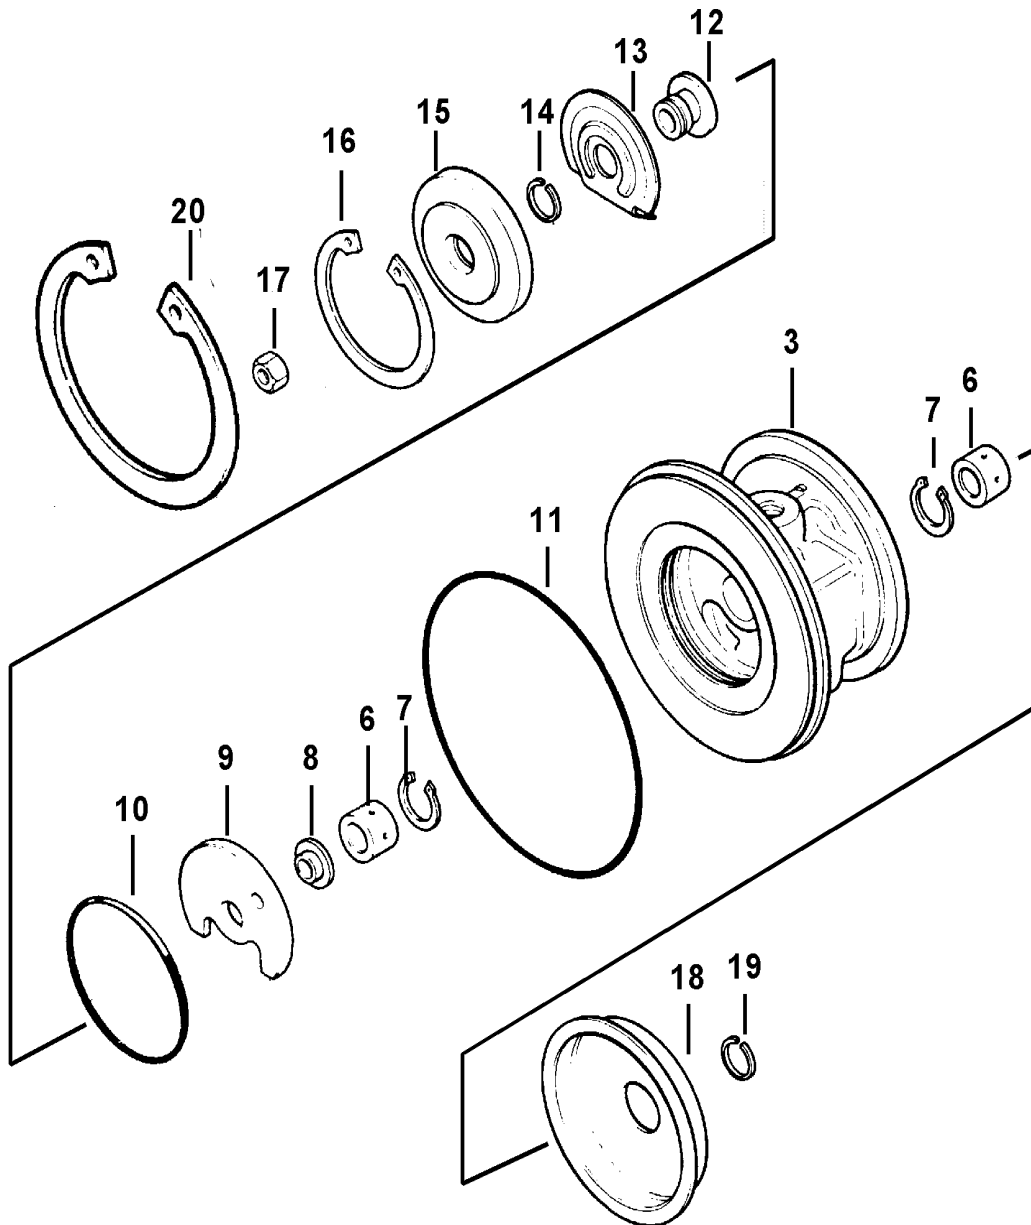

CATALOGUE SECTION FOR:

**MHI
Type Turbos**

TD04 Range

**Component Parts Common
Component Parts Not Common**

(MHI Type) TD04 / TE04H

Models

Component Parts Common and Kit contents

MELETT 2002. ALL MANUFACTURERS NAMES, NUMBERS, SYMBOLS AND DESCRIPTIONS USED HERE IN ARE FOR REFERENCE PURPOSES ONLY AND DO NOT IMPLY THAT ANY PART LISTED IS THE PRODUCT OF THESE MANUFACTURERS.

(MHI Type) TD04 / TE04H

Component Parts Common and Kit contents

Key	Part Description	MELETT Part Number	Qty Per Turbo	Repair Kit 1401404750	Repair Kit 1401404751	Repair Kit 1401404752	Repair Kit Major 1401404753	Repair Kit Major 1401404754
3	Bearing Hsg Assembly	See cpnc	1					
6	Bearing (Std)	1401404100	2	2	2	2	2	2
6	Bearing (+0.010"OD/Std ID)	1401404124	2					
7	Snap Ring	1401404140	2	2	2	2	2	2
8	Thrust Ring	1401404240	1				1	1
9	Thrust Bearing	1401404320	1	1	1	1	1	1
10	"O" Ring (Insert)	1401404150	1	1	1	1	1	1
11	"O" Ring (B/Hsg-C/Hsg)	1401404155	1	1	1	1	1	1
12	Flinger (Flat/Bk Comp Wheel)	1401404200	1				1	
12	Flinger (Sup/Bk Comp Wheel)	1401635200	1					1
13	Oil Deflector	N/A	1					
14	Piston Ring (Comp)	1401404170	1	1	1	1	1	1
15	Insert (Flat/bk Comp Wheel)	1401404300	1				1	
15	Insert (Sup/bk Comp Wheel)	1401635300	1					1
16	Snap Ring (Insert Retainer)	1401404145	1					
17	Shaft Nut (right hand thread)	1401404350	1	1		1	1	1
17	Shaft Nut (left hand thread)	1401404351	1		1	1	1	1
18	Heat Shield	See cpnc	1					
19	Piston Ring (Turb)	1401404160	1	1	1	1	1	1
19	Piston Ring (O/S 0.010"Turb)	1401404180	1					
19	Piston Ring (+0.010 wide.Turb)	1401404181	1					
20	Snap Ring (C/Hsg-B/Hsg)	N/A	1					
	Gasket Oil Outlet	1900000037	1				1	1